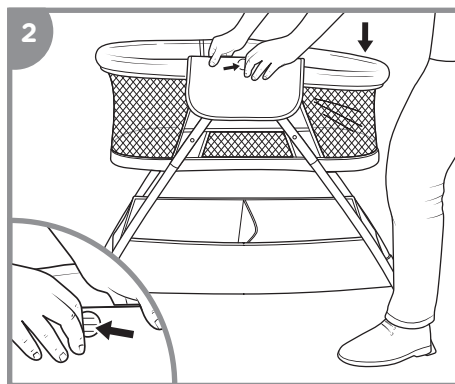

Press BUTTON GRAPHIC on each side of the FABRIC COVER, lift up slightly and start to fold down both sides of the BASSINET.