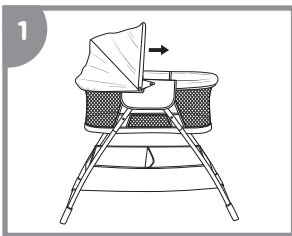

Attaching the CANOPY:

Stretch CANOPY over FRAME with LOGO facing upwards.