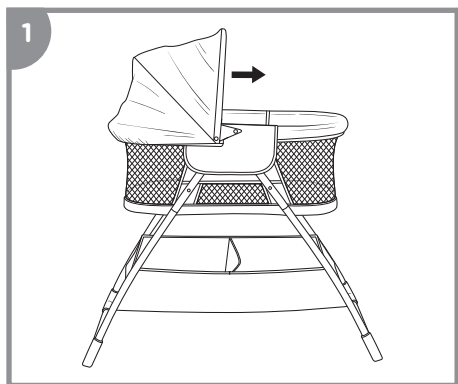

Assembly/Operating (Continued)

Folding BASSINET for Storage:

Unsnap and remove CANOPY if attached to BASSINET.