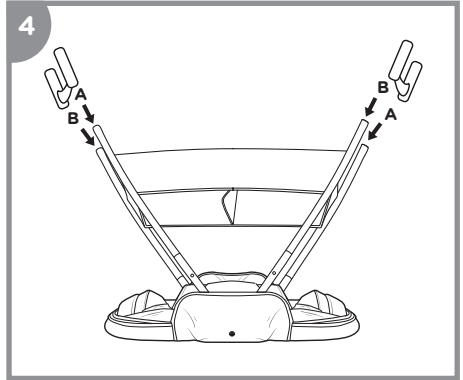

- If a sheet is used with the pad, use only the one provided by Baby Delight or one specifically designed to fit the dimension of the bassinet mattress.
- To reduce the risk of SIDS, pediatricians recommend healthy infants be placed on their backs to sleep, unless otherwise advised by your physician.

Assembly/Operating

Assembling the BASSINET:

Plug one FOOT TUBE into two FEET (one "A" foot and one "B" foot) until button clicks into place. Repeat for the other FOOT TUBE and TWO FEET.

Unfold Bassinet FRAME by spreading FRAME apart until you hear a click.

Assembly/Operating (Continued)

Plug the four LEGS with the STORAGE BASKET attached into the UPPER FRAME TUBES making sure BUTTONS face inward and are clicked into place.

Click each FOOT TUBE ASSEMBLY into the LEGS making sure to click "A" FEET into "A" TUBES and "B" FEET into "B" TUBES.