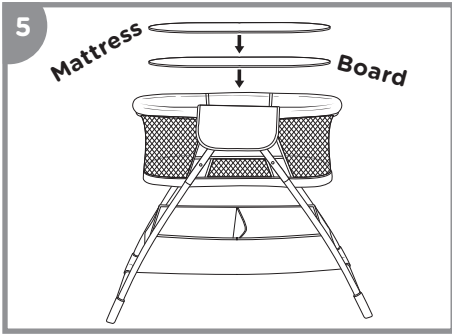

- If a sheet is used with the pad, use only the one provided by Baby Delight or one specifically designed to fit the dimension of the bassinet mattress.
- To reduce the risk of SIDS, pediatricians recommend healthy infants be placed on their backs to sleep, unless otherwise advised by your physician.

Assembly/Operating (Continued)

Plug the four LEGS with the STORAGE BASKET attached into the UPPER FRAME TUBES making sure BUTTONS face inward and are clicked into place.

Click each FOOT TUBE ASSEMBLY into the LEGS making sure to click "A" FEET into "A" TUBES and "B" FEET into "B" TUBES.

NOTE: The X-STRAP should be on the bottom of the STORAGE BASKET.

Turn assembled BASSINET over and place BOARD (with hinge side facing down) and MATTRESS with SHEET inside the BASSINET.

Attaching the CANOPY: