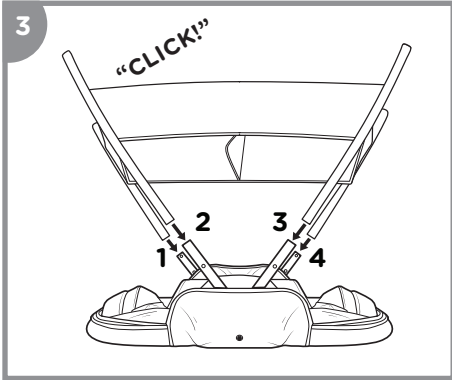

- If a sheet is used with the pad, use only the one provided by Baby Delight or one specifically designed to fit the dimension of the bassinet mattress.
- To reduce the risk of SIDS, pediatricians recommend healthy infants be placed on their backs to sleep, unless otherwise advised by your physician.

Assembly/Operating

Assembling the BASSINET:

Plug one FOOT TUBE into two FEET (one "A" foot and one "B" foot) until button clicks into place. Repeat for the other FOOT TUBE and TWO FEET.

Unfold Bassinet FRAME by spreading FRAME apart until you hear a click.

Assembly/Operating (Continued)

Plug the four LEGS with the STORAGE BASKET attached into the UPPER FRAME TUBES making sure BUTTONS face inward and are clicked into place.

Click each FOOT TUBE ASSEMBLY into the LEGS making sure to click "A" FEET into "A" TUBES and "B" FEET into "B" TUBES.